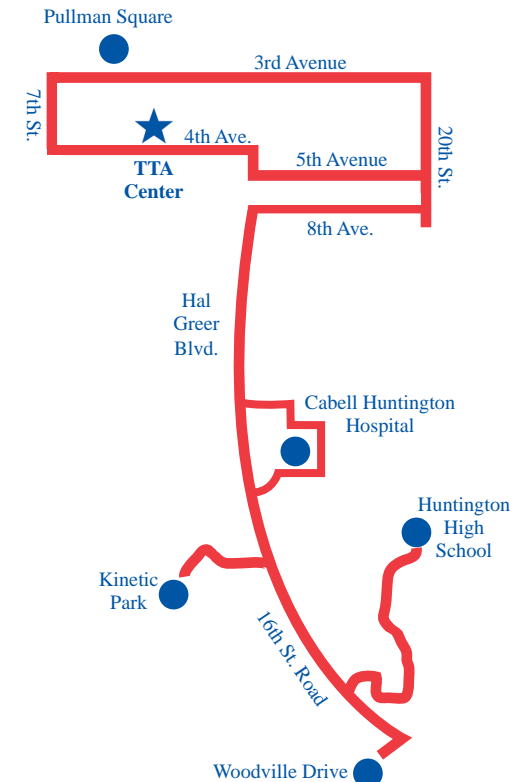

- Select your route.
- See where your bus is located.

## Route 8

Hal Greer Blvd. / 18th St.

OHIO RIVER

# Route 8

*Hal Greer Blvd. and 18th St. / Kinetic Park / Huntington High  
Cabell Huntington Hospital / Pullman Square*

*Weekdays and Saturday (Leaving Town)* ▶ ▶ ▶ ▶

TTA Center 13 St. & 4th Ave	19th St. 8th Ave.	Kinetic Park	Woodville Drive	Huntington High	18th St. Franklin	19th St. 8th Ave.	Pullman Square	TTA Center 13 St. & 4th Ave
6:45	6:50	6:55	7:00	7:10	7:20	7:25	7:30	7:45
7:45	7:50	7:55	8:00	8:10	8:20	8:25	8:30	8:45
8:45	8:50	8:55	9:00	9:10	9:20	9:25	9:30	9:45
9:45	9:50	9:55	10:00	10:10	10:20	10:25	10:30	10:45
10:45	10:50	10:55	11:00	11:10	11:20	11:25	11:30	11:45
11:45	11:50	11:55	12:00	12:10	12:20	12:25	12:30	12:45
1:15	1:20	1:25	1:30	1:40	1:50	1:55	2:00	2:15
2:15	2:20	2:25	2:30	2:40	2:50	2:55	3:00	3:15
3:15	3:20	3:25	3:30	3:40	3:50	3:55	4:00	4:15
4:15	4:20	4:25	4:30	4:40	4:50	4:55	5:00	5:15
5:15	5:20	5:25	5:30	5:40	5:50	5:55	6:00	6:15
6:15	6:20	6:25	6:30	6:40	6:50	6:55	7:00	7:15

*(Schedules Read From Left to Right)*