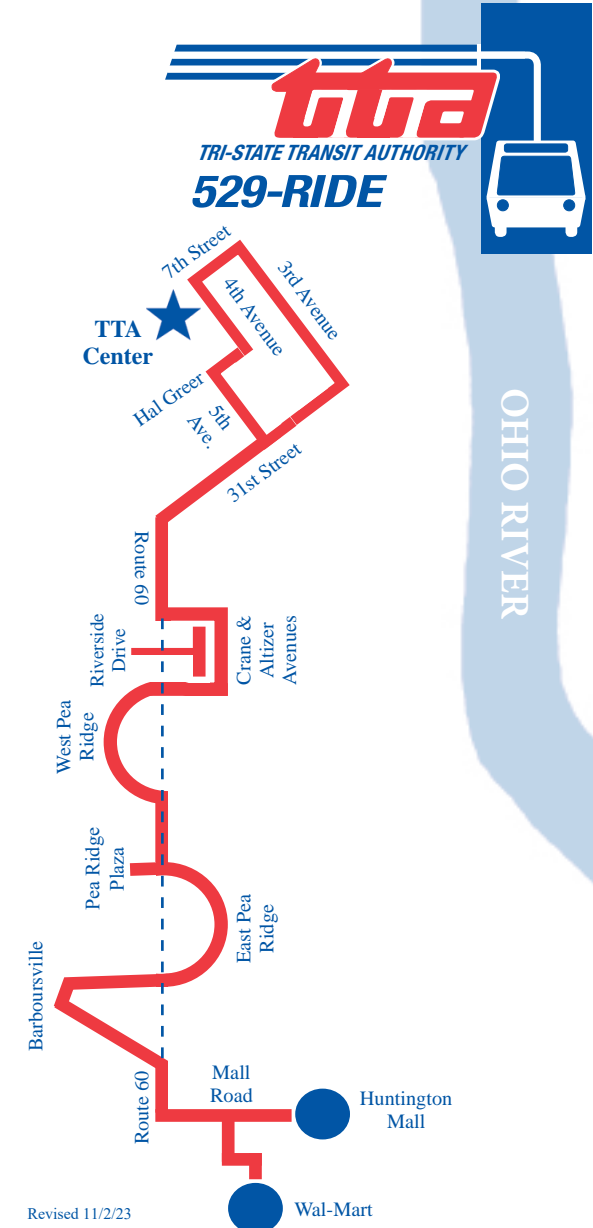

Revised 11/2/23