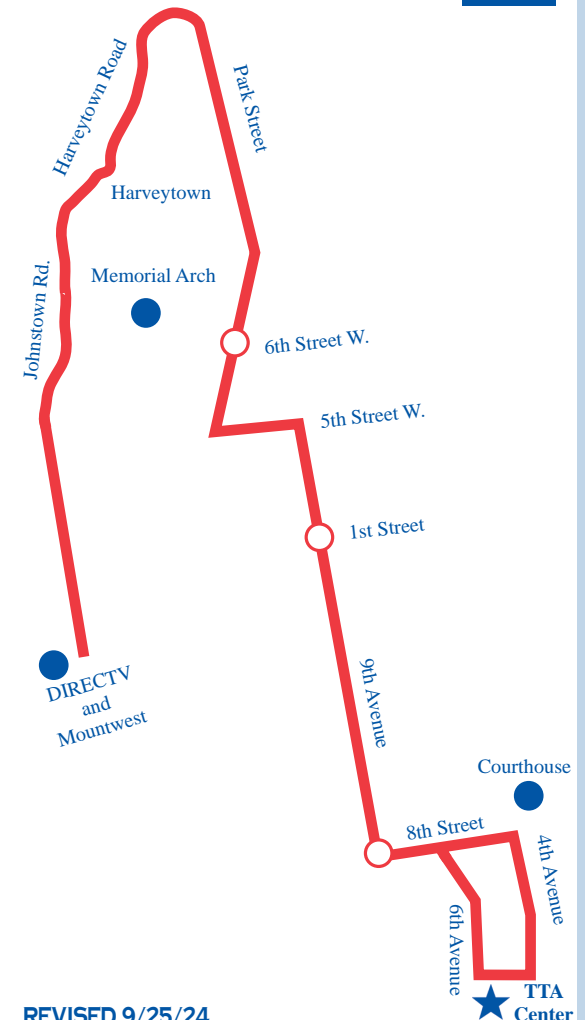

- Select your route.
- See where your bus is located.

# Route 4

## 9th Avenue / Harveytown

REVISED 9/25/24

# Route 4

*9th Avenue and Harveytown / DIRECTV / Mountwest*

*Weekdays and Saturday (Leaving Town)* ▶▶▶▶

TTA Center	5th St. W 11th Ave.	Edgemont Rd.	DIRECTV	Mountwest	Edgemont Rd.	5th St. W 11th Ave.	8th Street 9th Ave.	TTA Center
7:45	7:55	8:00	8:05	8:15	8:20	8:25	8:30	8:40
8:45	8:55	9:00	9:05	9:15	9:20	9:25	9:30	9:40
9:45	9:55	10:00	10:05	10:15	10:20	10:25	10:30	10:40
12:15	12:25	12:30	12:35	12:45	12:50	12:55	1:00	1:10
3:15	3:25	3:30	3:35	3:45	3:50	3:55	4:00	4:10
4:15	4:25	4:30	4:35	4:45	4:50	4:55	5:00	5:10
5:15	5:25	5:30	5:35	5:45	5:50	5:55	6:00	6:10