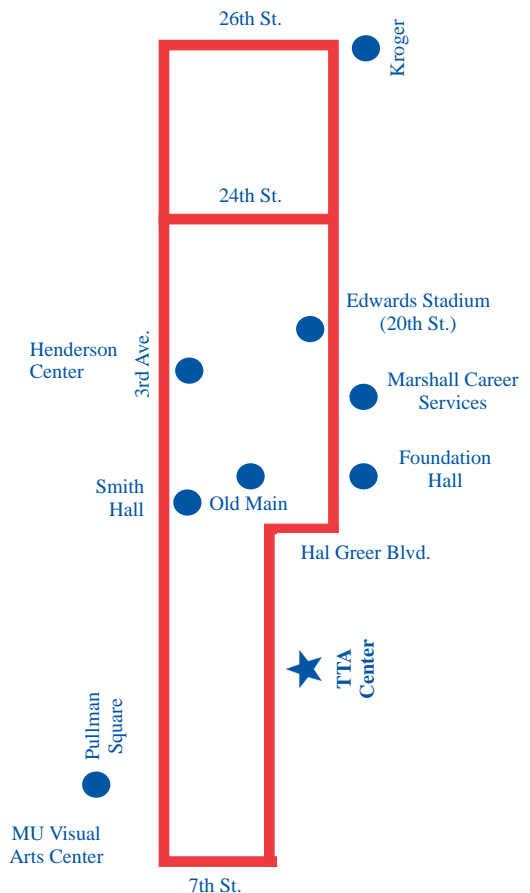

- **Information:** For Information about TTA call 304-529-7433.

- **TTA** operates 6 days a week Monday - Saturday

- **Exact Fare:** For safety, TTA bus drivers do not carry cash. You need correct change to pay your bus fare. Change is available at TTA Center, 13th Street & 4th Avenue.

- **Fares:** Basic one way fare is **$1.00**, Zone is **25 cents** additional. Senior citizens and persons with disabilities who show a Medicare card, ride for **half fare**. Children 6 years and under ride for **free** with an adult. Marshall University students who present their current ID card may board the bus without paying a fare. Their fare is included in their student fees.

- **Passes:** TTA sells a variety of passes for your convenience and savings. Information is available at TTA Center, 13th Street and 4th Avenue or by calling 304-529-RIDE (7433).

- **Service for the disabled:** Paratransit (Dial-A-Ride) service is available in the TTA Service areas. For information, call 304-529-7700

- **TDD:** TTA is 304-529-7433
  Paratransit is 304-529-7700.

* TTA does not operate on Sundays or major holidays

Notice of Title VI rights:

It is TTA policy that we do not discriminate based on race, color, religion, gender, age, national origin, disability or family status. Any inquiries or complaints related to Title VI may be sent in writing to the Title VI officer, P.O. Box 7965 Huntington, WV 25779 or calling 304-529-6094.

**Customer Service Center
13th St. and 4th Ave.
Downtown Huntington**

**<http://www.tta-wv.com>
email: tta@tta-wv.com**

**304-529-RIDE
304-529-7433**

Catching the bus is made easy. Simply go to the Apple App Store or Google Play, search and download TTA's Bus Tracker app by searching for Tri-State Transit Authority. Once the app is open;

- Select your route.
- See where your bus is located.

Route 10

Marshall Shuttle

OHIO RIVER