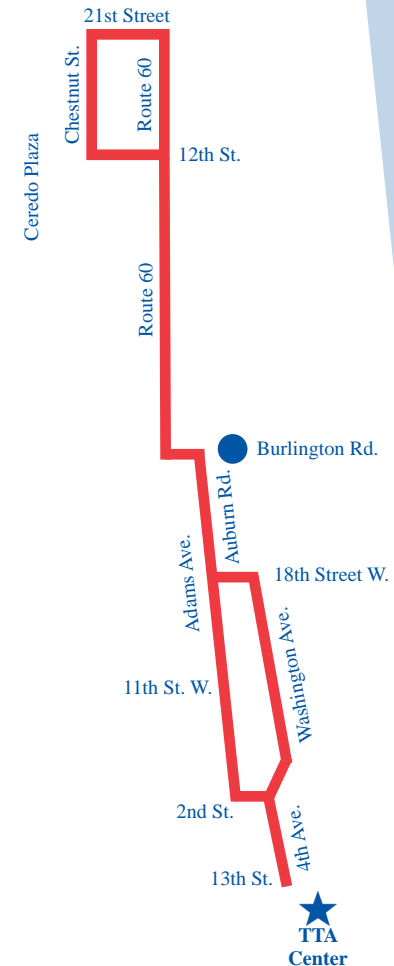

- Select your route.
- See where your bus is located.

Route 1

Ceredo / Kenova

Route 1

Ceredo / Kenova / West Huntington / Adams Ave.

Weekdays and Saturday (Leaving Town) ▶▶▶▶

TTA Center	19th St. W Adams Ave.	BURLINGTON RT. 60	CEREDO PLAZA	21st Street Chestnut	BURLINGTON RT. 60	W. 11th Adams Ave.	TTA Center
----	----	----	----	6:08	6:20	6:25	6:45
6:45	6:53	6:58	7:05	7:08	7:20	7:25	7:45
7:45	7:53	7:58	8:05	8:08	8:20	8:25	8:45
8:45	8:53	8:58	9:05	9:08	9:20	9:25	9:45
9:45	9:53	9:58	10:05	10:08	10:20	10:25	10:45
10:45	10:53	10:58	11:05	11:08	11:20	11:25	11:45
11:45	11:53	11:58	12:05	12:08	12:20	12:25	12:40
1:15	1:23	1:28	1:35	1:38	1:50	1:55	2:15
2:15	2:23	2:28	2:35	2:38	2:50	2:55	3:15
3:15	3:23	3:28	3:35	3:38	3:50	3:55	4:15
4:15	4:23	4:28	4:35	4:38	4:50	4:55	5:15
5:15	5:23	5:28	5:35	5:38	5:50	5:55	6:15
6:15	6:23	6:28	6:35	6:38	6:50	6:55	7:10

(Schedules Read From Left to Right)