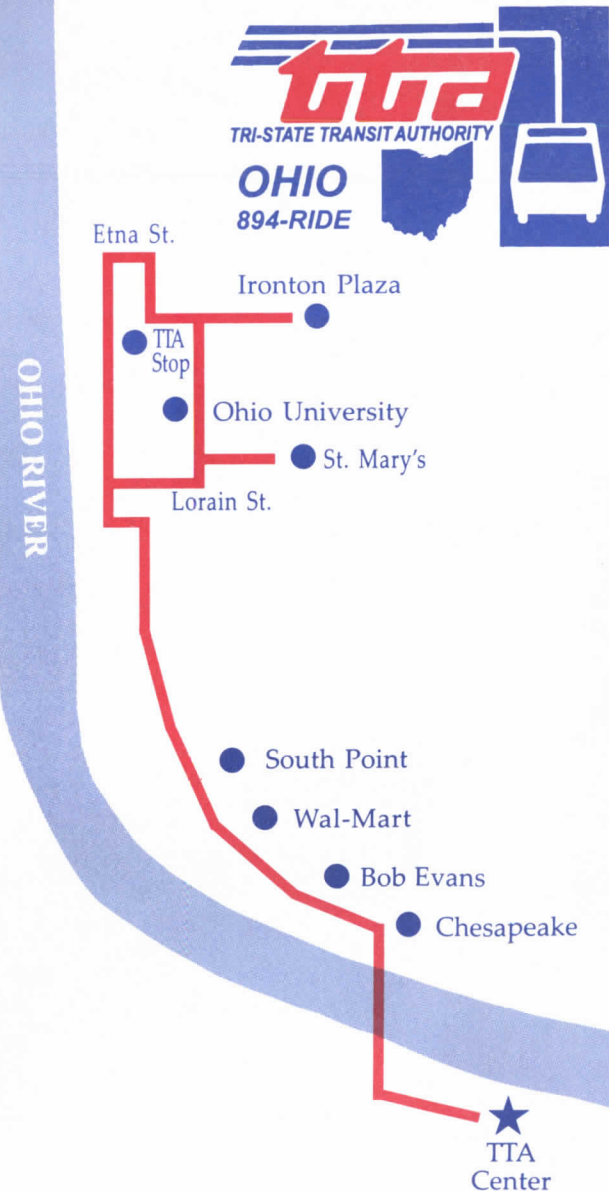

REVISED 7/12

Ohio Bus Routes Provided by: The Lawrence County Port Authority